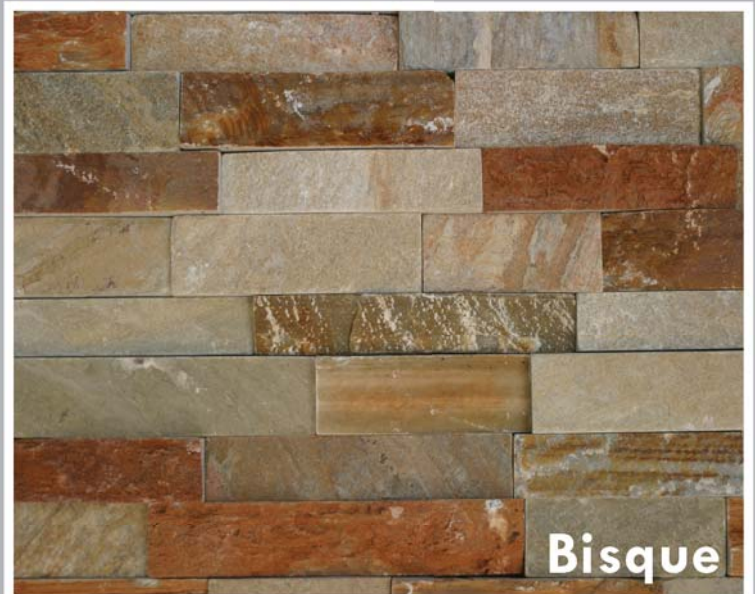

DÉCO R STACKED STONE

6 colours available ex-stock Melbourne & Sydney

For a list of current distributors visit our website at www.decorstone.com.au