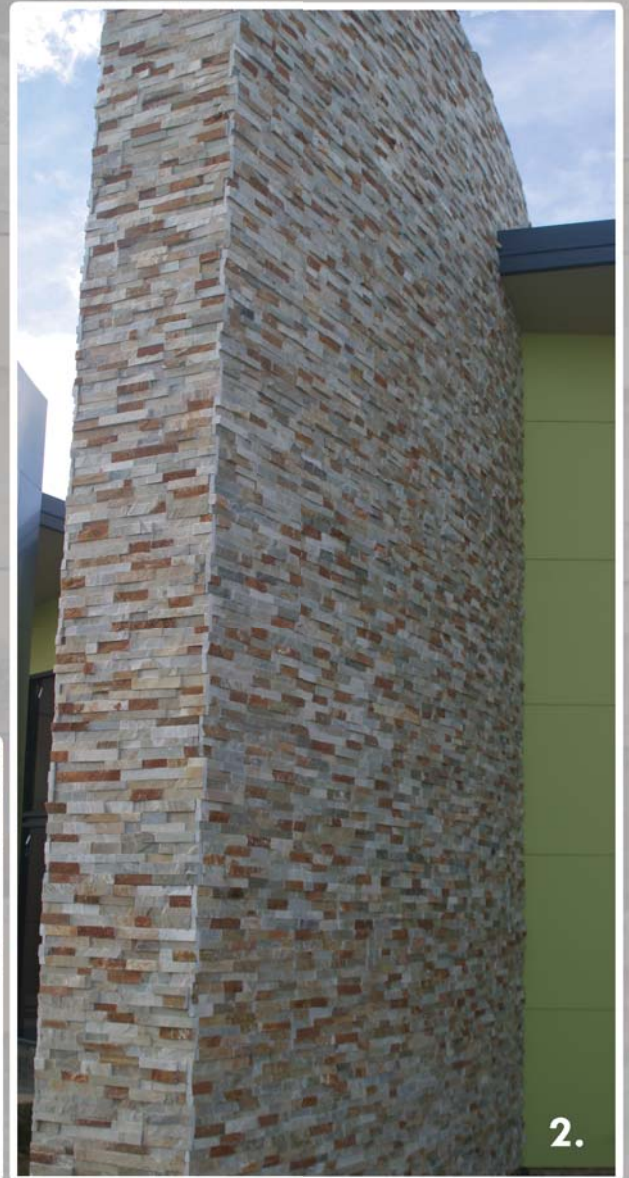

Enhance Your Life Style With Natural Stacked Stone

DécoR Stacked Stone: a decorative stone solution that transforms your indoor and outdoor living areas.

DÉCO R STONE™ Decorative stone solutions

- 1. shimmer corner mitre cut
- 2. bisque feature wall
- 3. modern apartments- shimmer
- 4. russet laid vertically
- 5. ivory pillar
- 6. onyx feature wall

**Corners for all the six standard colours are now available.
For a list of current DécoR Stacked Stone Distributors, visit our website.**

:: showroom ::
Hours: Mon-Fri 8.30-5pm Sat 9-1pm
84-90 Highbury Road Burwood 3125
telephone: 9888 9888
facsimile: 9888 9884
website: www.decorstone.com.au
email: sales@decorstone.com.au

DÉCO R STACKED STONE

6 colours available ex-stock Melbourne & Sydney

For a list of current distributors visit our website at www.decorstone.com.au