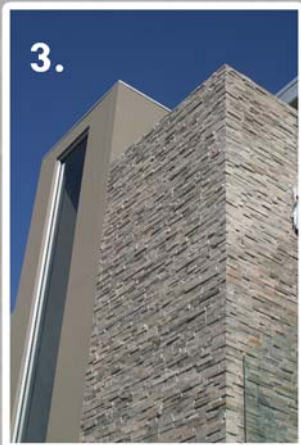

Enhance Your Life Style With Natural Stacked Stone

DécoR Stacked Stone: a decorative stone solution that transforms your indoor and outdoor living areas.

DÉCO R STONE™ Decorative stone solutions

- 1. shimmer corner mitre cut
- 2. bisque feature wall
- 3. modern apartments- shimmer
- 4. russet laid vertically
- 5. ivory pillar
- 6. onyx feature wall

**Corners for all the six standard colours are now available.
For a list of current DécoR Stacked Stone Distributors, visit our website.**

:: showroom ::
Hours: Mon-Fri 8.30-5pm Sat 9-1pm
84-90 Highbury Road Burwood 3125
telephone: 9888 9888
facsimile: 9888 9884
website: www.decorstone.com.au
email: sales@decorstone.com.au