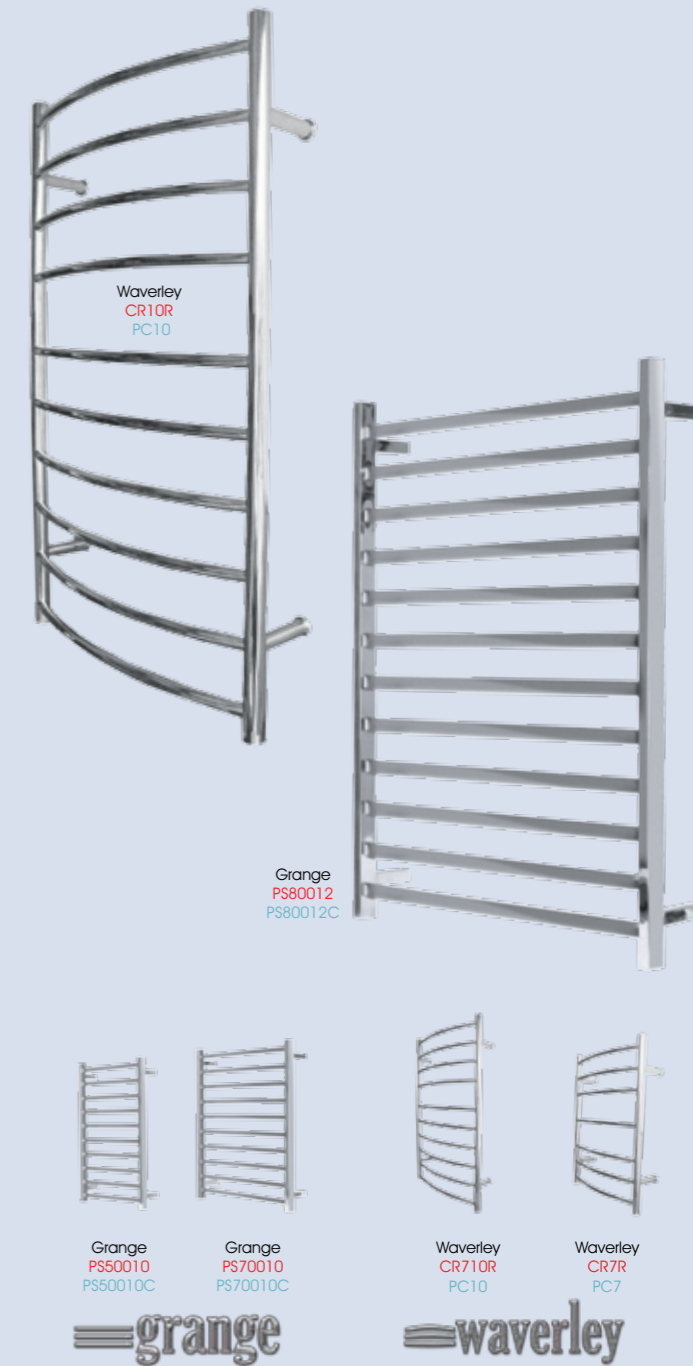

Quality and style combined

The same care and quality go into the manufacture of all Modelle towel rails. And the choice and style is there right across the range for everyone to see!